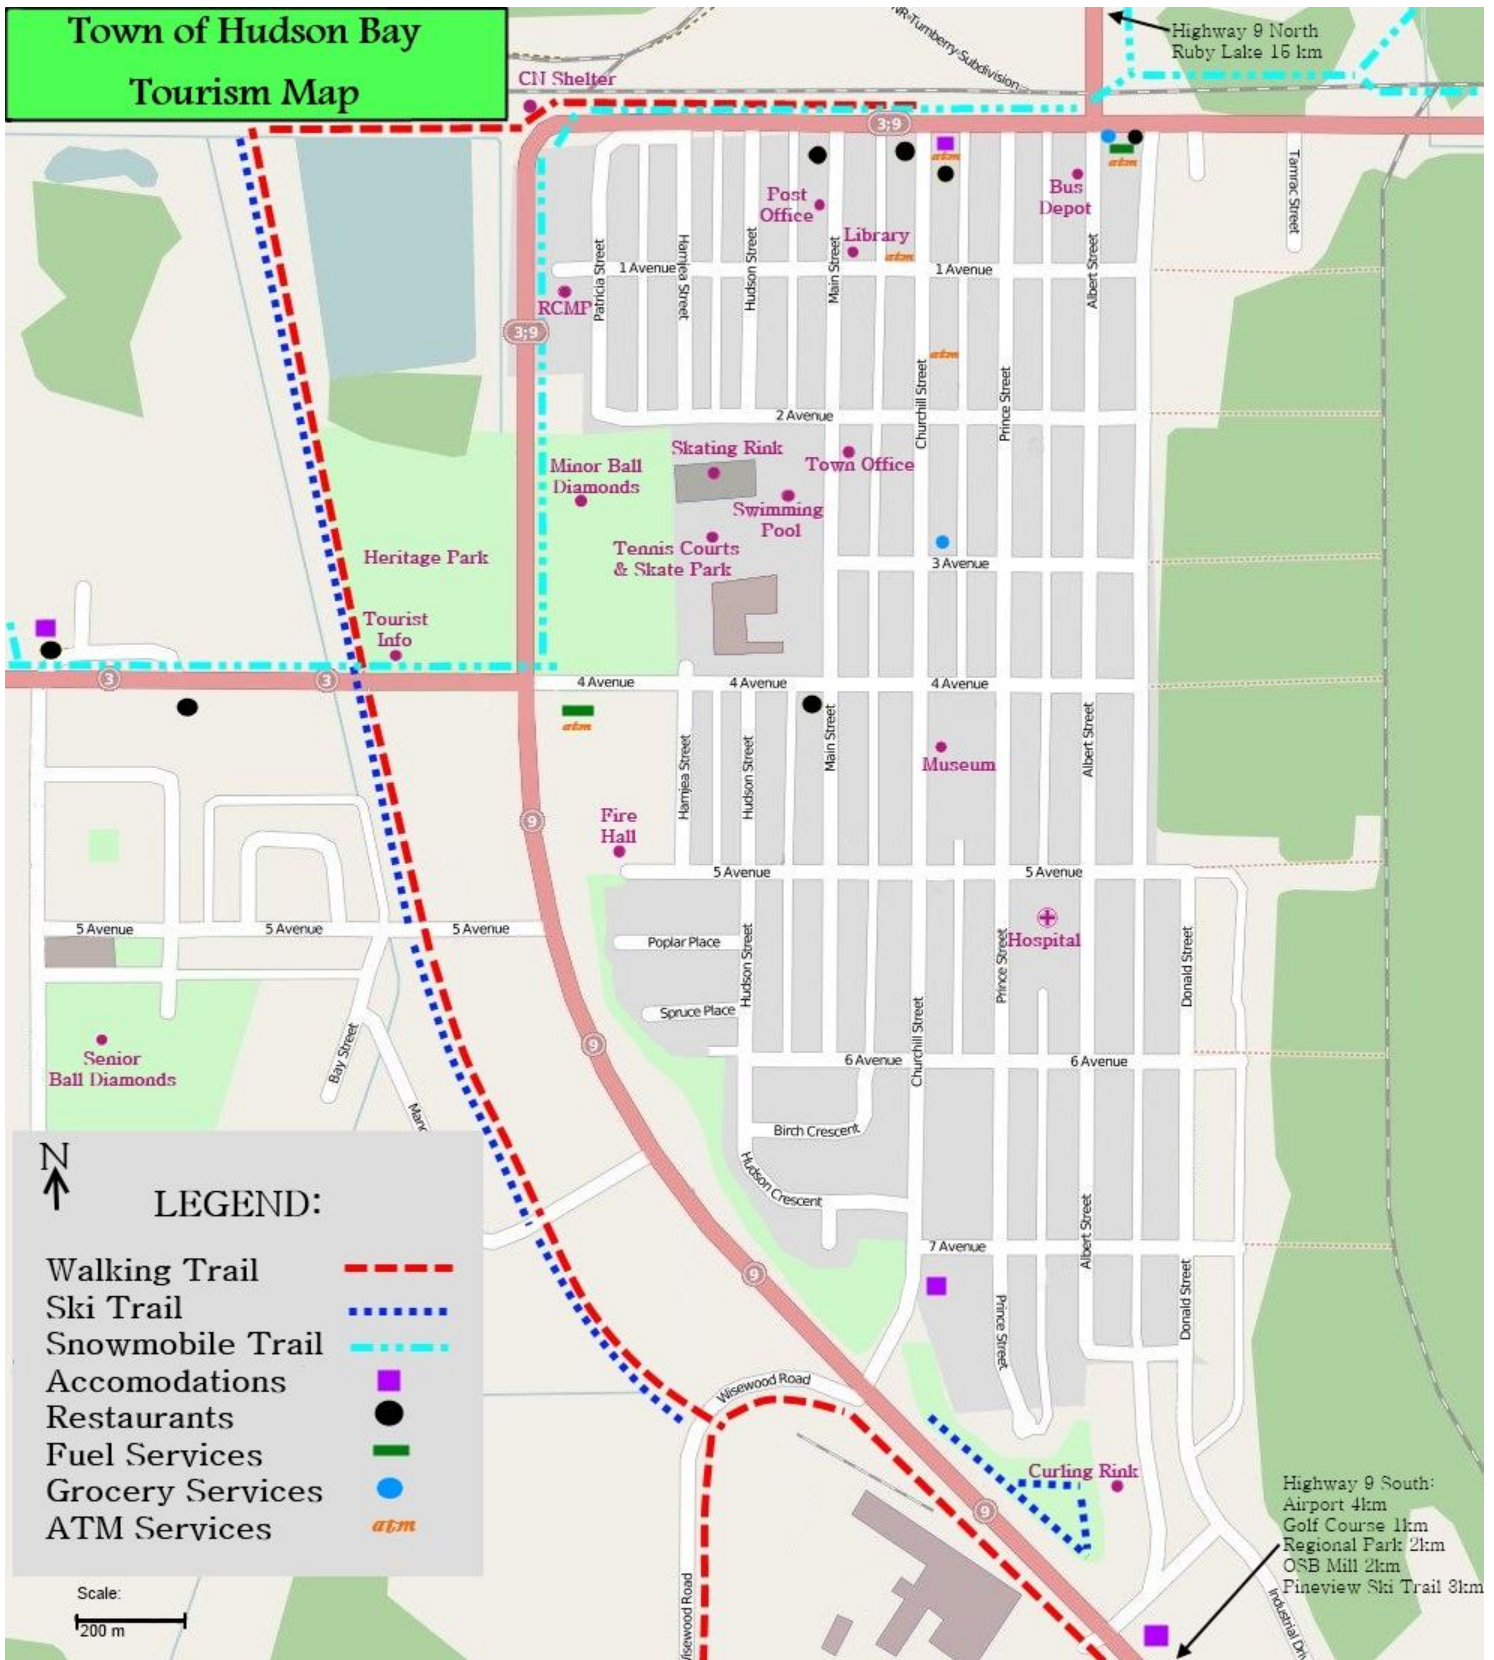

Town of Hudson Bay Tourism Map

Highway 9 North
Ruby Lake 15 km

CN Shelter

3:9

Post Office

Library

Bus Depot

RCMP

Skating Rink

Town Office

Minor Ball Diamonds

Swimming Pool

Tennis Courts & Skate Park

Heritage Park

Tourist Info

Museum

Fire Hall

Hospital

Senior Ball Diamonds

Curling Rink

Highway 9 South:
Airport 4km
Golf Course 1km
Regional Park 2km
OSB Mill 2km
Pineview Ski Trail 3km

N
↑

LEGEND:

- Walking Trail - - -
- Ski Trail - - -
- Snowmobile Trail - - -
- Accommodations ■
- Restaurants ●
- Fuel Services ■
- Grocery Services ●
- ATM Services atm

Scale:
200 m